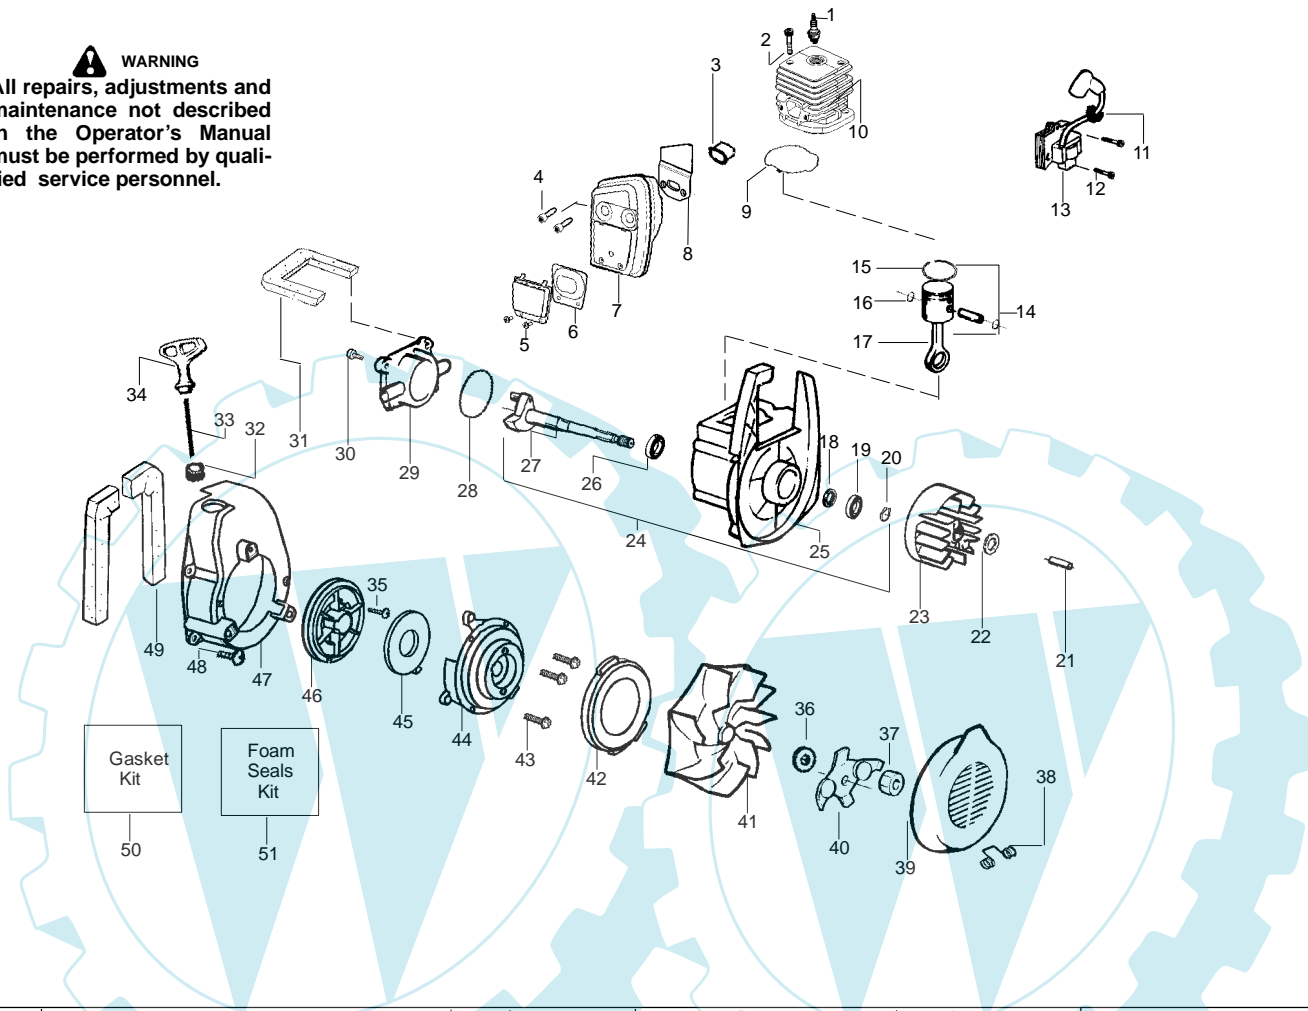

PARTS LIST NO. 530163936		PARTNER® PARTS LIST	MODEL(s) BV 25	
DATE 6/09/04	Replaces 530163936 - 12/30/03		Note: Illustration may differ from actual model due to design changes	PAGE NO. 2

WARNING
All repairs, adjustments and maintenance not described in the Operator's Manual must be performed by qualified service personnel.

Ref.	Part No.	Description	Ref.	Part No.	Description	Ref.	Part No.	Description
1.	952030249	Spark Plug (RCJ-6Y)	21.	530016190	Spacer-Flywheel	40.	530095461	Assy-Mulch Blade
2.	530015953	Screw	22.	530015149	Washer	41.	530069817	Assy-Impeller
3.	530055191	Insulator-Heat	23.	530039209	Assy-Flywheel	42.	530056625	Seal-Ring
4.	530016387	Screw-Muffler-Internal	24.	530071456	Assy-Crankcase/Crank shaft (incl. 20,25,27)	43.	530016349	Screw
5.	530015241	Screw	25.	530012492	Assy-Crankcase (Incl. 18,19,26)	44.	530055101	Housing-Pulley
6.	530071593	Kit-Spark Screen (incl. #5)	26.	530032125	Bearing-Inner	45.	530042086	Spring-Starter
7.	530071834	Kit-Muffler (incl. 4,5,6, & 8)	27.	530012452	Assy-Crankshaft	46.	530071466	Kit-Starter Pulley
8.	530071458	Gasket-Baffle (kit)	28.	530071458	O-ring-C/case (kit)	47.	530055102	Fan Housing
9.	530071458	Gasket-Cylinder (kit)	29.	530012443	Cover-Crankcase	48.	530015810	Screw
10.	530071457	Kit-Cylinder	30.	530015810	Screw	49.	530071459	Foam-182mm (kit)
11.	530019182	Grommet-Ign. Module	31.	530071459	Foam-219mm (kit)	50.	530071458	Kit-Gasket (page 1 incl. 2, & 5) (page 2 incl. 8,9, & 28)
12.	530016357	Screw-Ignition Module	32.	530029182	Eyelet-Flange	51.	530071459	Kit-Foam Seals (page 1 incl. 1,14,17,32) (page 2 incl. 31 & 49)
13.	530035505	Ignition Module	33.	530071467	Kit-Rope			
14.	530071357	Kit-Piston (Incl. 15 & 16)	34.	530049488	Handle-Starter			
15.	530055120	Piston Ring	35.	530016391	Screw-Rope			
16.	530015162	Retainer-Piston Pin	36.	530016240	Washer-Belleville			
17.	530069945	Assy-Connecting Rod	37.	530626605	Nut			
18.	530071615	Kit-Crankcase Seal	38.	530402043	Spring-Return Cover			
19.	530055728	Bearing-Outer	39.	530049313	Inlet Door			
20.	530015941	Retainer Ring-C'chaft						

✓ = NEW PART NUMBER FOR THIS IPL

★ = REFER TO THE SERVICE REFERENCE INDICATED FOR MORE INFORMATION. (LOCATED AT END OF IPL)