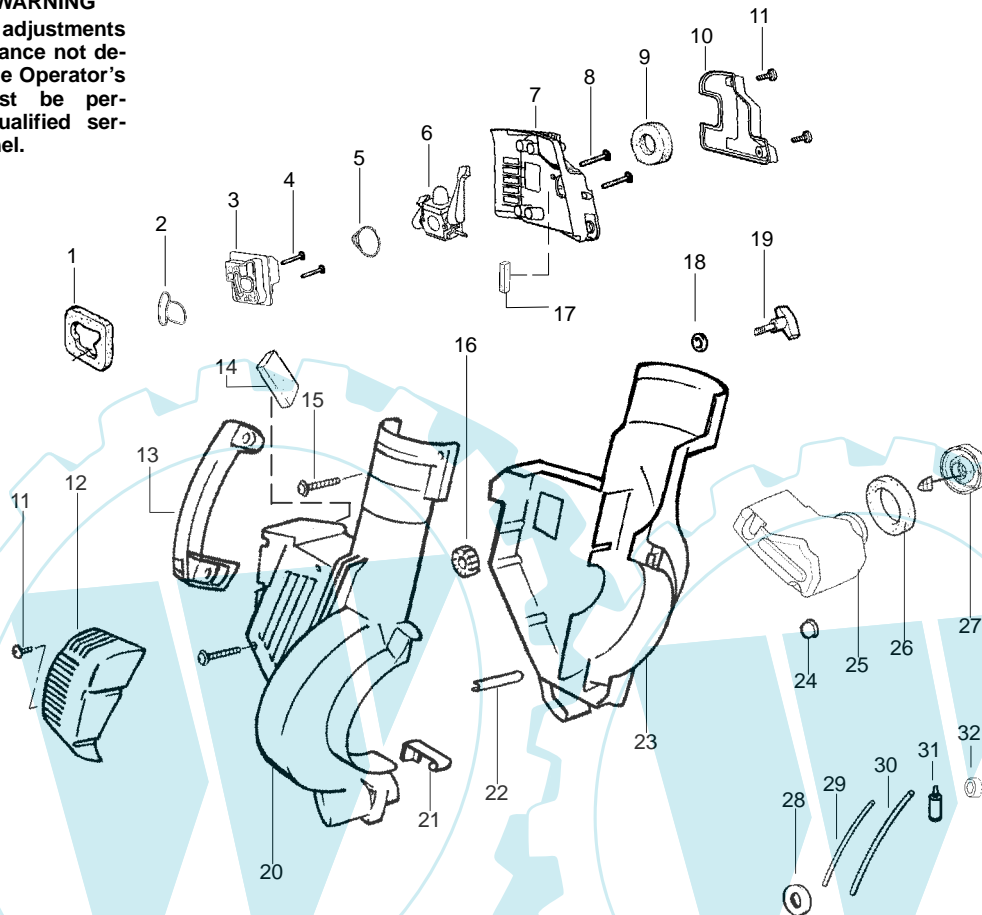

PARTS LIST NO. 530163936		<b>PARTNER</b> ® PARTS LIST	MODEL(s) BV 25
DATE 6/09/04	Replaces 530163936 - 12/30/03		Note: Illustration may differ from actual model due to design changes

**WARNING**

All repairs, adjustments and maintenance not described in the Operator's Manual must be performed by qualified service personnel.

Ref.	Part No.	Description	Ref.	Part No.	Description
1.	530071459	Air Dam (kit)	21.	530402044	Spring-Cover Latch
2.	530071458	Gasket-Adapter (kit)	22.	530049617	Guide-Starter Rope
3.	530035561	Carburetor Adaptor	23.	530057313	Housing-Left
4.	530016309	Screw	24.	530036792	Isolator-Crankcase
5.	530071458	Gasket-Carburetor (kit)	25.	530049491	Assy-Fuel Tank
6.	---	Kit-Carb Ass'y.	26.	530049527	Gasket-Fuel Tank
	530071632	(C1Q-W11C)	27.	530049386	Fuel Cap w/Retainer
	530071775	(WT-606)	28.	530049656	Grommet-Shroud
7.	530056629	Air Box	29.	530069247	Kit-Line Carb/Purge
8.	530015849	Screw-Carb.	30.	530069216	Kit-Line Tank/Purge
9.	530049383	Filter-Air	31.	530095646	Assy-Fuel Pick-up
10.	530056581	Cover-Air Filter	32.	530071459	Grommet-Fuel line (kit)
11.	530016349	Screw	Not Shown		
12.	530056641	Guard-Muffler	---		Operator Manual
13.	530095469	Handle			Scan.
14.	530071459	Foam 71.1mm (kit)			Euro.
15.	530015886	Screw			Euro III
16.	530049323	Isolator			Euro IV
17.	530071459	Foam 25.4mm (kit)			Turkish
18.	530015197	Nut	↗	530164526	Central Euro
19.	530016322	Knob-Blower	↗	530164527	Warning Decal
20.	530057312	Housing-Right	↗	530165182	
			↗	530165183	
			↗	530165184	
				530164712	
				530057414	

↗ = NEW PART NUMBER FOR THIS IPL

★ = REFER TO THE SERVICE REFERENCE INDICATED FOR MORE INFORMATION. (LOCATED AT END OF IPL)

PARTS LIST NO. 530163936		<b>PARTNER</b> ® PARTS LIST	MODEL(s) BV 25
DATE 6/09/04	Replaces 530163936 - 12/30/03		Note: Illustration may differ from actual model due to design changes