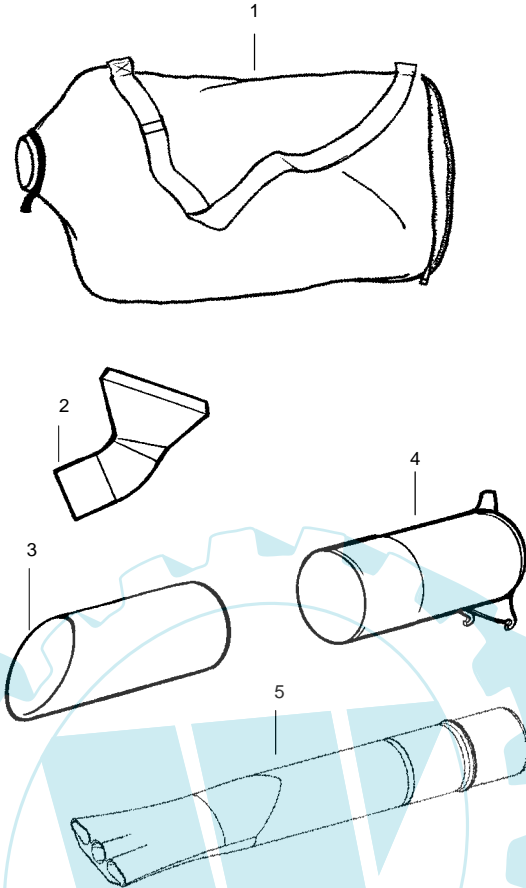

PARTS LIST NO. 530163936		PARTNER® PARTS LIST	MODEL(s) BV 25	
DATE 6/09/04	Replaces 530163936 - 12/30/03		Note: Illustration may differ from actual model due to design changes	PAGE NO. 3

Assy - Vacuum

Ref.	Part No.	Description
1.	530095564	Assy-Vac. Bag w/strap
2.	530095470	Tube-Elbow Vac
3.	530094476	Tube-Lower Vac
4.	530056901	Tube-Upper Vac
5.	530095593	Tube-Blower

Kit - Carburetor Assy # 530071632 - C1Q-W11C (zama)

Kit - Carburetor Assy # 530071775 - WT-606 (walbro)

530071716 - Kit - Choke Lever (zama)
530071725 - Kit - Choke Lever (walbro)

530071715 - Kit - Throttle Lever (zama)
530071726 - Kit - Throttle Lever (walbro)

Note: No Repair kits are available for this carburetor, please order the complete assembly part number

✓ = NEW PART NUMBER FOR THIS IPL   ★ = REFER TO THE SERVICE REFERENCE INDICATED FOR MORE INFORMATION. (LOCATED AT END OF IPL)